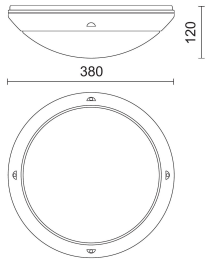

380T 18W 3000K CRI85

Design:

IP 65 IK 10

Product Code	Color
142300	White

General specifications

Indoor/Outdoor light	Outdoor
Description	Outdoor ceiling luminaires ideal for application in residential areas for both indoor and outdoor use. IP65
Applications	Terraces , Shelters , Residential outdoor areas , Residential areas , Façades of buildings , Arcades

Lighting specifications

i Stated L.O.R. and delivered lumens values are related to standard beam angle versions

Lamp description	LED 2400lm 18W 3000K CRI85
Nominal lumens on thermal regime (lm)	2400
LOR	70.9
Delivered lumen (lm)	1702
System wattage (W)	20,3
Watt source (W)	18
Color temperature (K)	3000
CRI	CRI 85
Lamp type	COB LED
Average lamp life (h)	L80B10 50.000
Photobiological risk group	RG1
Diffuser	Polycarbonate

Electrical specifications

Driver availability	Included
Driver mounting	Integrated

Optical specifications

Light distribution	Symmetric
Emission	Direct
Aiming	Fixed
Light beam	110°

Weight and dimension

Height (mm)	120
Diameter (mm)	380
Weight (Kg)	2.7